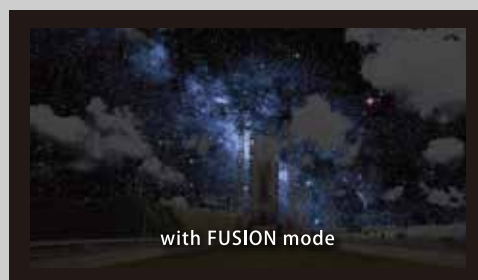

In contrast, FUSION Planetarium reproduces the same sky by using both the optical and digital technologies, an exciting, innovative projection method. The fused technologies bring you the ultimate projections, never before achieved previously by either system. For example, you can view star-studded skies of utmost beauty from among tree leaves or through gaps in the clouds. Or you can enjoy the skies as seen from above earth's geographic features. Viewers can enjoy immersing themselves in the magic of watching billions of stars filling and twinkling in the sky, each with its own color and natural beauty. With the advent of FUSION, planetariums will no longer be simulated astronomical observatories, showing stars or recreating images of the universe. Instead, FUSION recreates life on earth, its people and the cities and countryside blended with the familiar starry skies. With FUSION, planetariums have evolved one giant step further. We invite you to come and experience it for yourself. The star-studded skies recreated by FUSION planetarium offer you a virtual tour of the world's landscapes with stars.

[MEGASTAR-III Specification]

Dome Diameter Range	15~25m flat/tilt dome	Shutter	Solid State Shutter
Number of stars	15 million	Bright stars	135
Clusters & Nebulae	Over 170	Auto Geometry	CCD camera, laser pointing system (digital planetarium dome geometry and calibration settings)
Projection Type	32 optical projection units		
Light Source	Ultra bright LED light source	Size	1161 (w) × 1161 (d) × 1200 (h) mm
Dimming	Electronic control (PWM) 0-100%	Weight	Around 200kg

Ohira Tech, Ltd.
4489-1 Ikonobecho, Tsuzukiku, Yokohama City, Kanagawa
224-0053, JAPAN

T +81-(0)45-507-3531 **F** +81-(0)45-507-3532 **E** sales@megastar.jp
<http://www.megastar.jp/en>

Ohira Tech