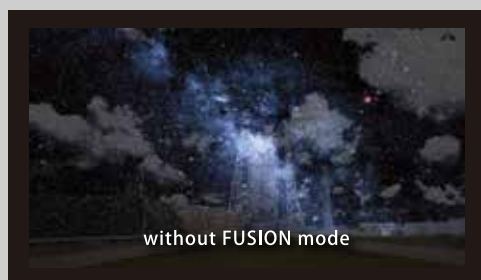

In contrast, FUSION Planetarium reproduces the same sky by using both the optical and digital technologies, an exciting, innovative projection method. The fused technologies bring you the ultimate projections, never before achieved previously by either system. For example, you can view star-studded skies of utmost beauty from among tree leaves or through gaps in the clouds. Or you can enjoy the skies as seen from above earth's geographic features. Viewers can enjoy immersing themselves in the magic of watching billions of stars filling and twinkling in the sky, each with its own color and natural beauty. With the advent of FUSION, planetariums will no longer be simulated astronomical observatories, showing stars or recreating images of the universe. Instead, FUSION recreates life on earth, its people and the cities and countryside blended with the familiar starry skies. With FUSION, planetariums have evolved one giant step further. We invite you to come and experience it for yourself. The star-studded skies recreated by FUSION planetarium offer you a virtual tour of the world's landscapes with stars.

[MEGASTAR-III Specification]

Dome Diameter Range	15~25m flat/tilt dome	Shutter	Solid State Shutter
Number of stars	15 million	Bright stars	135
Clusters & Nebulae	Over 170	Auto Geometry	CCD camera, laser pointing system (digital planetarium dome geometry and calibration settings)
Projection Type	32 optical projection units		
Light Source	Ultra bright LED light source	Size	1161 (w) × 1161 (d) × 1200 (h) mm
Dimming	Electronic control (PWM) 0-100%	Weight	Around 200kg

Ohira Tech, Ltd.
4489-1 Ikonobecho, Tsuzukiku, Yokohama City, Kanagawa
224-0053, JAPAN

T +81-(0)45-507-3531 **F** +81-(0)45-507-3532 **E** sales@megastar.jp
<http://www.megastar.jp/en>

Ohira Tech